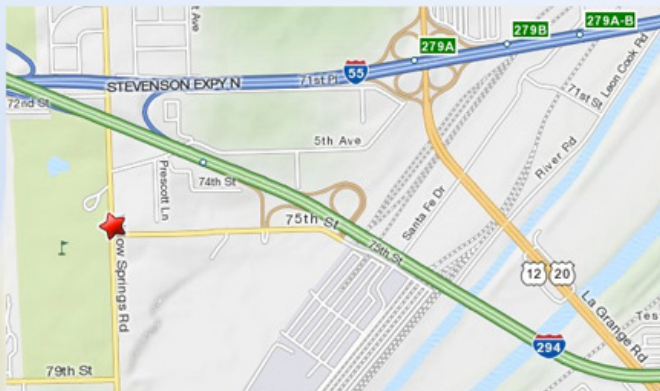

TURNING POINTE

AUTISM FOUNDATION

2011 Invitational Golf Event Monday, August 29, 2011

Edgewood Valley Country Club in LaGrange, Illinois

- 10:00 - 11:30 Event Registration
Practice Facilities
- 10:30 - 11:30 Lunch Service
- 11:30 Announcements & Shotgun Start
- 5:00 - 6:00 Cocktail Reception
- 6:15 Seating for Dinner
- 6:30 Welcome & Introduction
- 6:45 Dinner
Awards
Live Auction
Silent Auction Closes at 8:00
- 8:00 Announce Silent Auction Winners
Lexus Champions for Charity Raffle

MAP & DIRECTIONS

7500 Gilbert Rd, La Grange, IL 60525

From Loop

I-55 Stevenson - South
to LaGrange Rd North to
Joliet Road West to
Willow Springs Rd
South to club entrance on right.

From West

I-55 Stevenson - North
to Joliet Rd - East (exit left side)
to Willow Springs Rd - South
to club entrance on right.

From South

Tri-State (294) - North
to 75th St/Willow Springs Rd exit
Right at first light (75th St)
to Willow Springs Rd - Right 1/2 block
to club entrance on left.

From North

Tri-State (294) - South
to 75th St/Willow Springs Rd exit
Right at first light (75th St)
to Willow Springs Rd - Right 1/2 block
to club entrance on left.